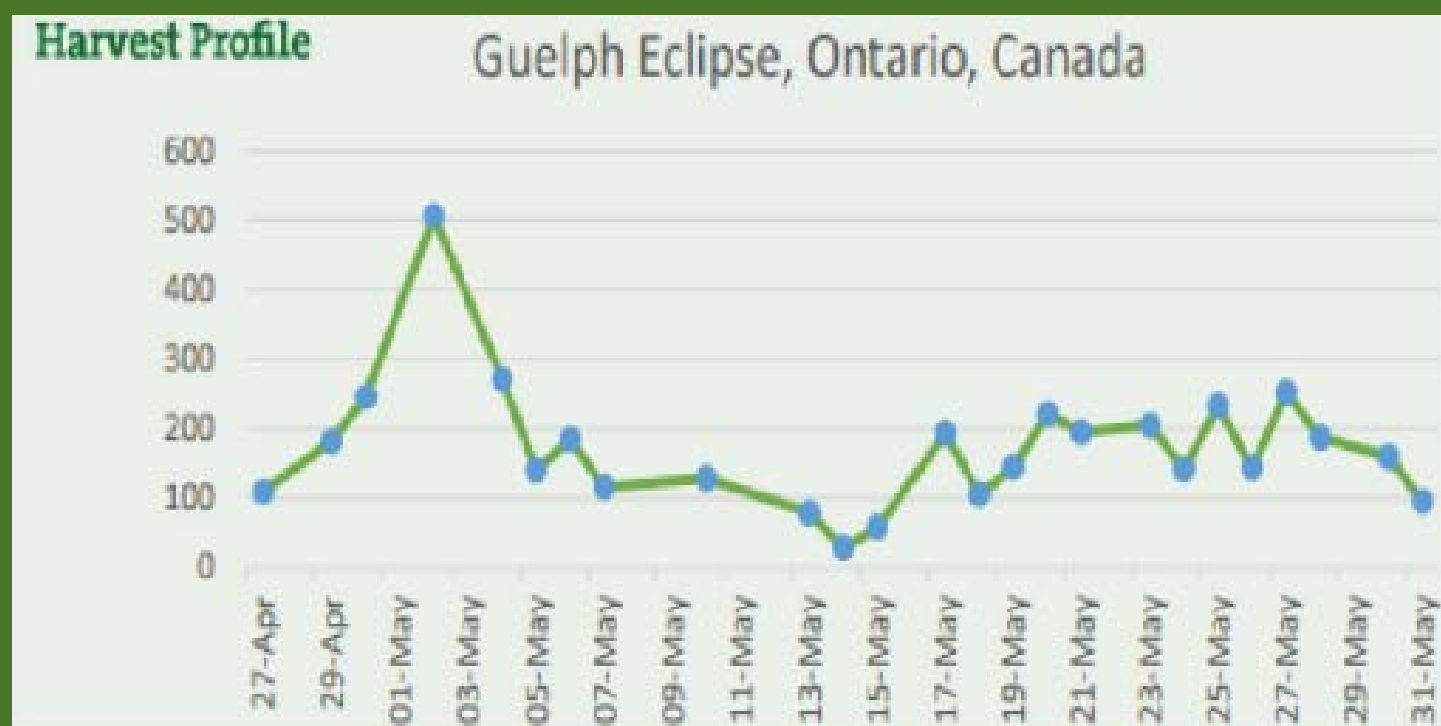

GUELPH ECLIPSE OVERVIEW

Market

- ✔ Suitable for all main green asparagus market types
- ✔ Especially used for the fresh market due to its excellent all-round spear quality

Offer

- ✔ Exclusive certified F1 seeds
- ✔ Crowns are offered by a range of nurseries and should be ordered a year in advance
- ✔ Technical advice to make the most of the hybrid